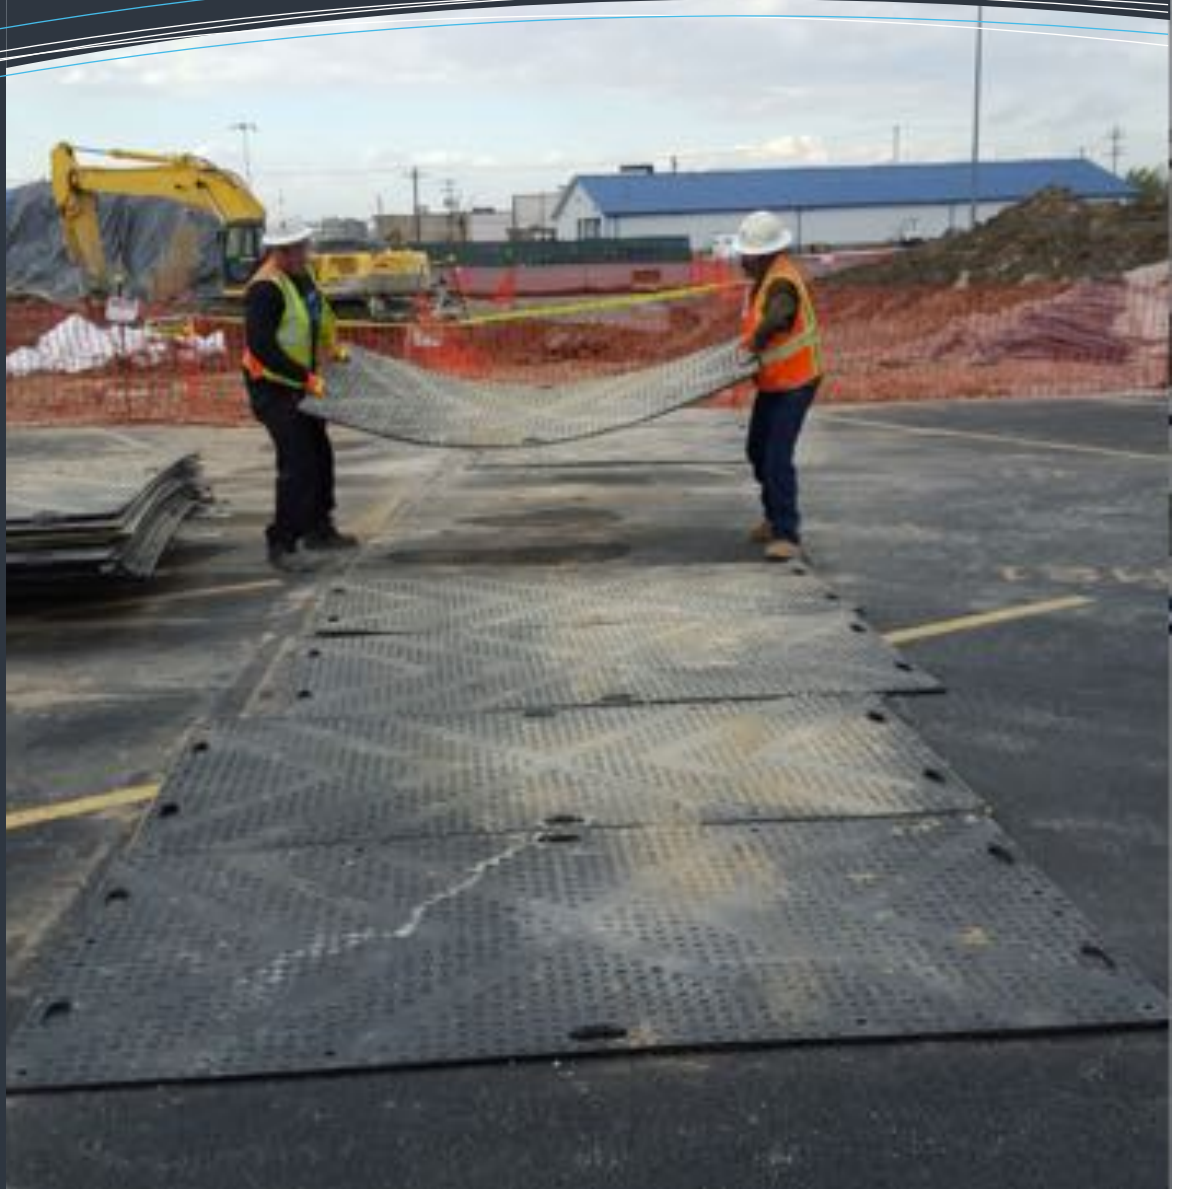

SPARTAN COMPOSITES

WE ARE THE MANUFACTURER

Transport Quantities:

Flatbed trucks able to haul 48,000 lbs of product can load 540 mats per truck!

UV Protection:

Yes

Static Dissipative:

Yes

Thermal Expansion:

Impact modifiers added

Warranty:

1-year warranty with a field life of 10-years when used as recommended

(888) 959-MATS

SpartanComposites.com

Scout Mat® Options:

- **2-way & 4-way connectors**—Drop in bolt connectors; metal connectors for heavy and tracked equipment; high tensile flex straps for increased safety and maximum stability.
- **Traction**—Raised nubs for efficient traction and mud dispersal; reversible pedestrian surface.
- **Colors Available**—Black for recycled HD Polyethylene; choice of colors for virgin HD Polyethylene.
- **Branding**—Become a distributor and/or create custom logos or branding for industry recognition.